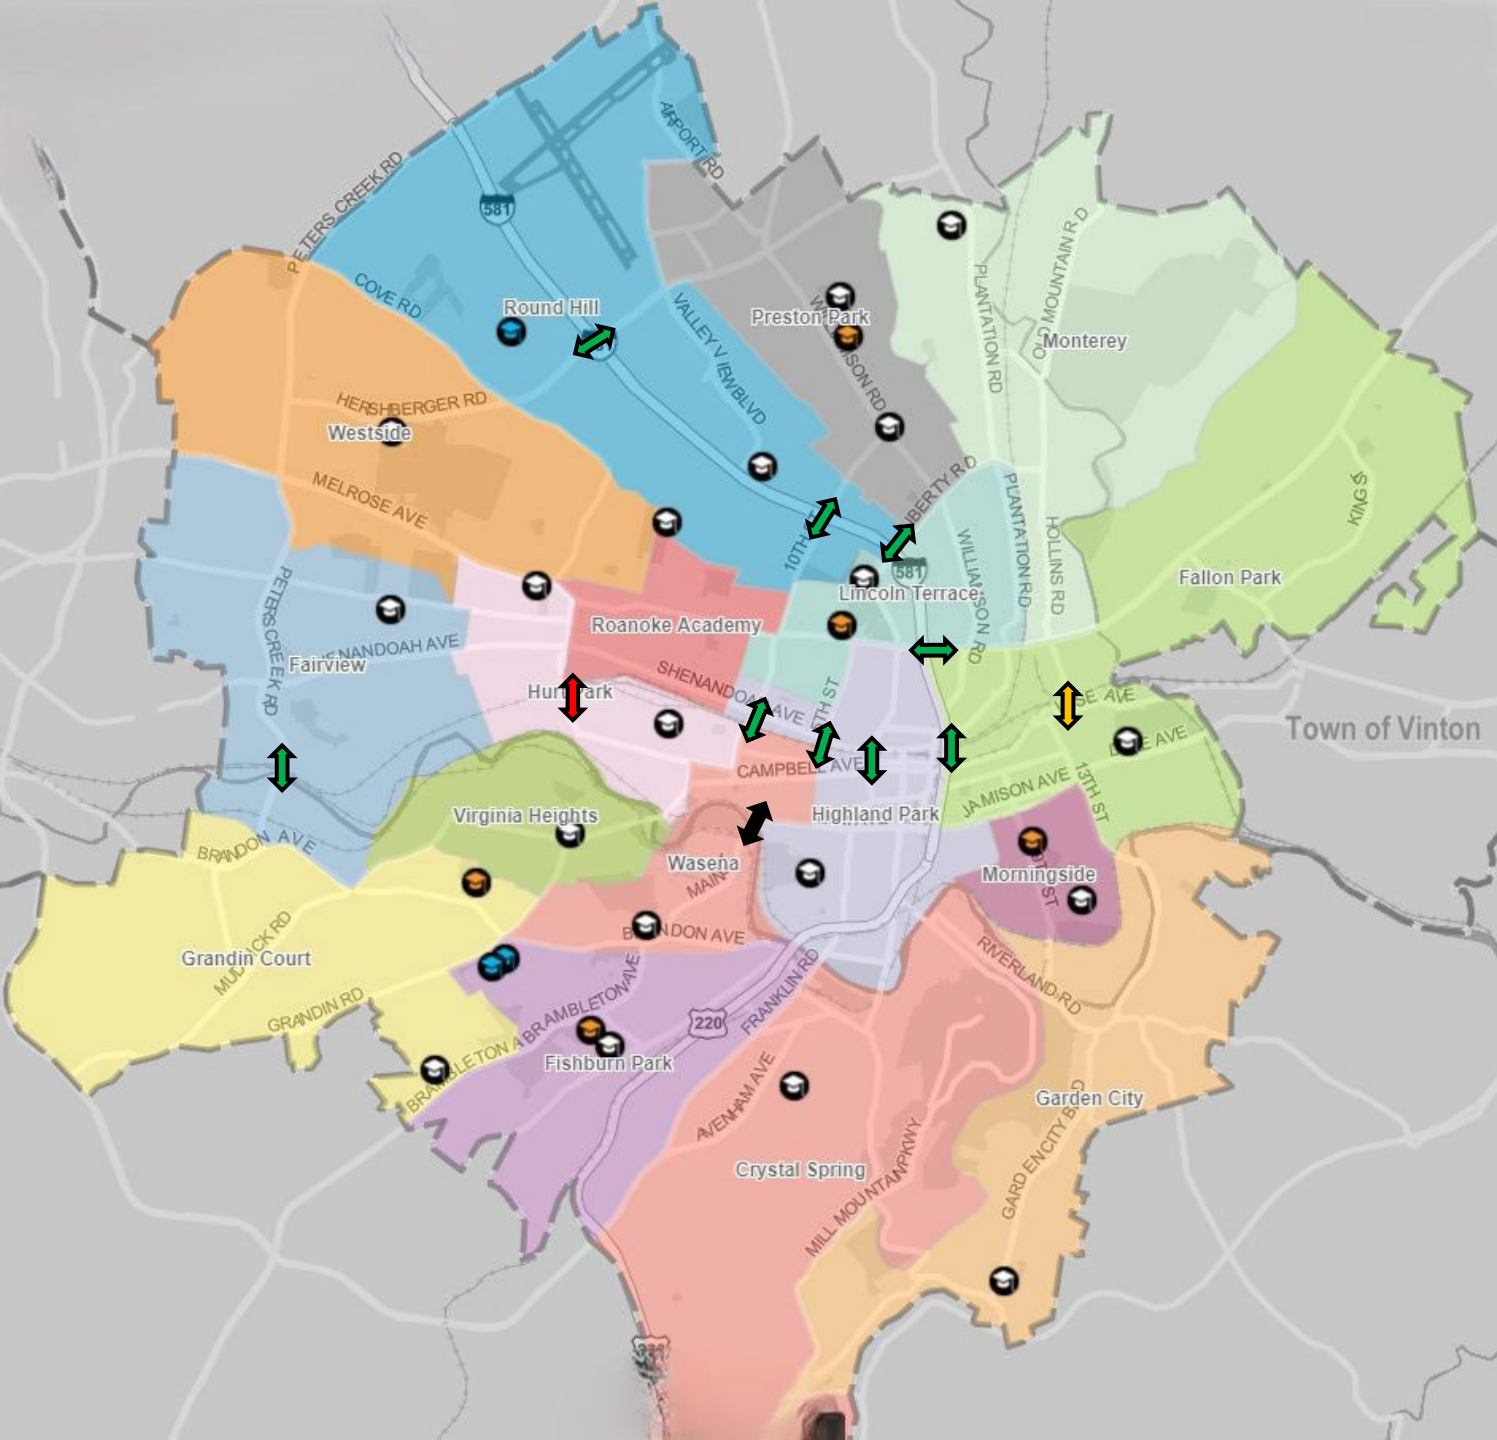

• Tier 2 Elementary Schools

- Crystal Spring Lincoln Terrace
- Fishburn Park Monterey
- Grandin Court Round Hill
- Morningside *Moving from Tier 1 to Tier 2*
- Virginia Heights
- Wasena

• Tier 3 High Schools and Forest Park

STEAM:

- Fishburn - 59

Required Transports:

- McKinney-Vento
- EL
- Students w/Disabilities

Students w/Disabilities:

- MD - Fishburn, Madison, PH
- Adaptive - Hurt, Fallon, RAMS, Addison, Madison, PH, WF
- Autism - Garden City, RAMS, Westside, Addison, Wilson, PH, WF

After School Transports:

- Boys/Girls Club - 46
- PCC - 13
- Westend Center - 38
- Others - 41

Preschool:

- Crystal Spring - 23
- Fairview - 20
- Fallon Park - 48
- Fishburn Park - 72
- Garden City - 38
- Grandin Court - 20
- Highland Park - 37
- Hurt Park - 38
- Lincoln Terrace - 35
- Morningside - 55
- RAMS - 158
- Round Hill - 99
- Wasena - 34
- Westside - 39

- Monterey - 6
- Preston - 0
- Virginia Heights - 8

Elementary Schools

Middle Schools