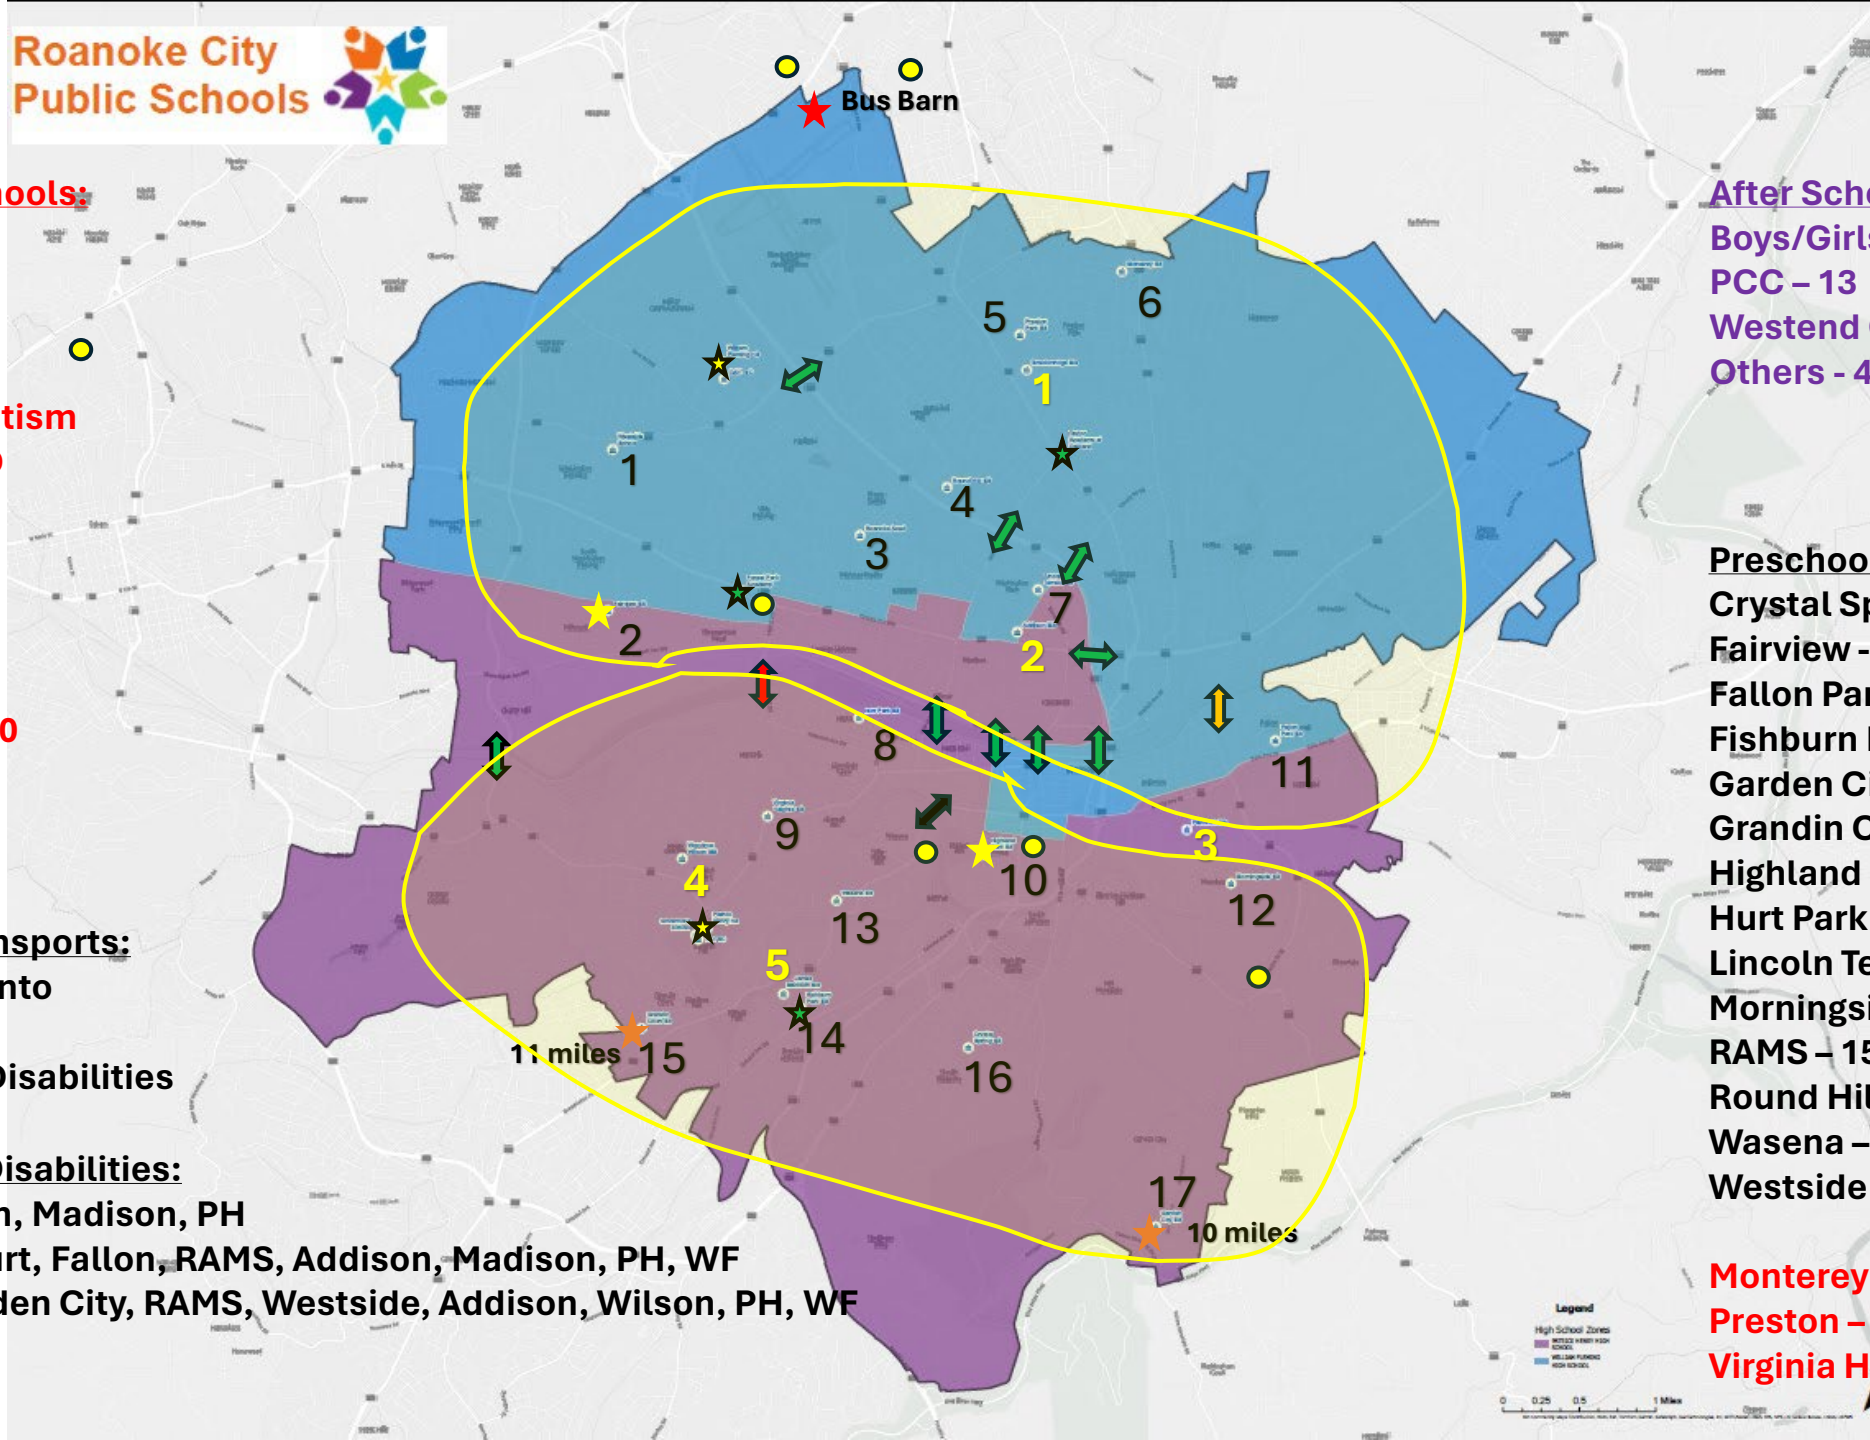

Specialty Schools:

- Carilion
- Goodwill
- Hope Tree
- Minnick ED
- Rivermont Autism
- Rivermont ED
- VIA
- Gov School

PLATO:

- Fairview - 42
- Highland - 110

STEAM:

- Fishburn - 59

Required Transports:

- McKinney-Vento
- EL
- Students w/Disabilities

Students w/Disabilities:

- MD - Fishburn, Madison, PH
- Adaptive - Hurt, Fallon, RAMS, Addison, Madison, PH, WF
- Autism - Garden City, RAMS, Westside, Addison, Wilson, PH, WF

After School Transports:

- Boys/Girls Club - 46
- PCC - 13
- Westend Center - 38
- Others - 41

Preschool:

- Crystal Spring - 23
- Fairview - 20
- Fallon Park - 48
- Fishburn Park - 72
- Garden City - 38
- Grandin Court - 20
- Highland Park - 37
- Hurt Park - 38
- Lincoln Terrace - 35
- Morningside - 55
- RAMS - 158
- Round Hill - 99
- Wasena - 34
- Westside - 39

- Monterey - 6
- Preston - 0
- Virginia Heights - 8